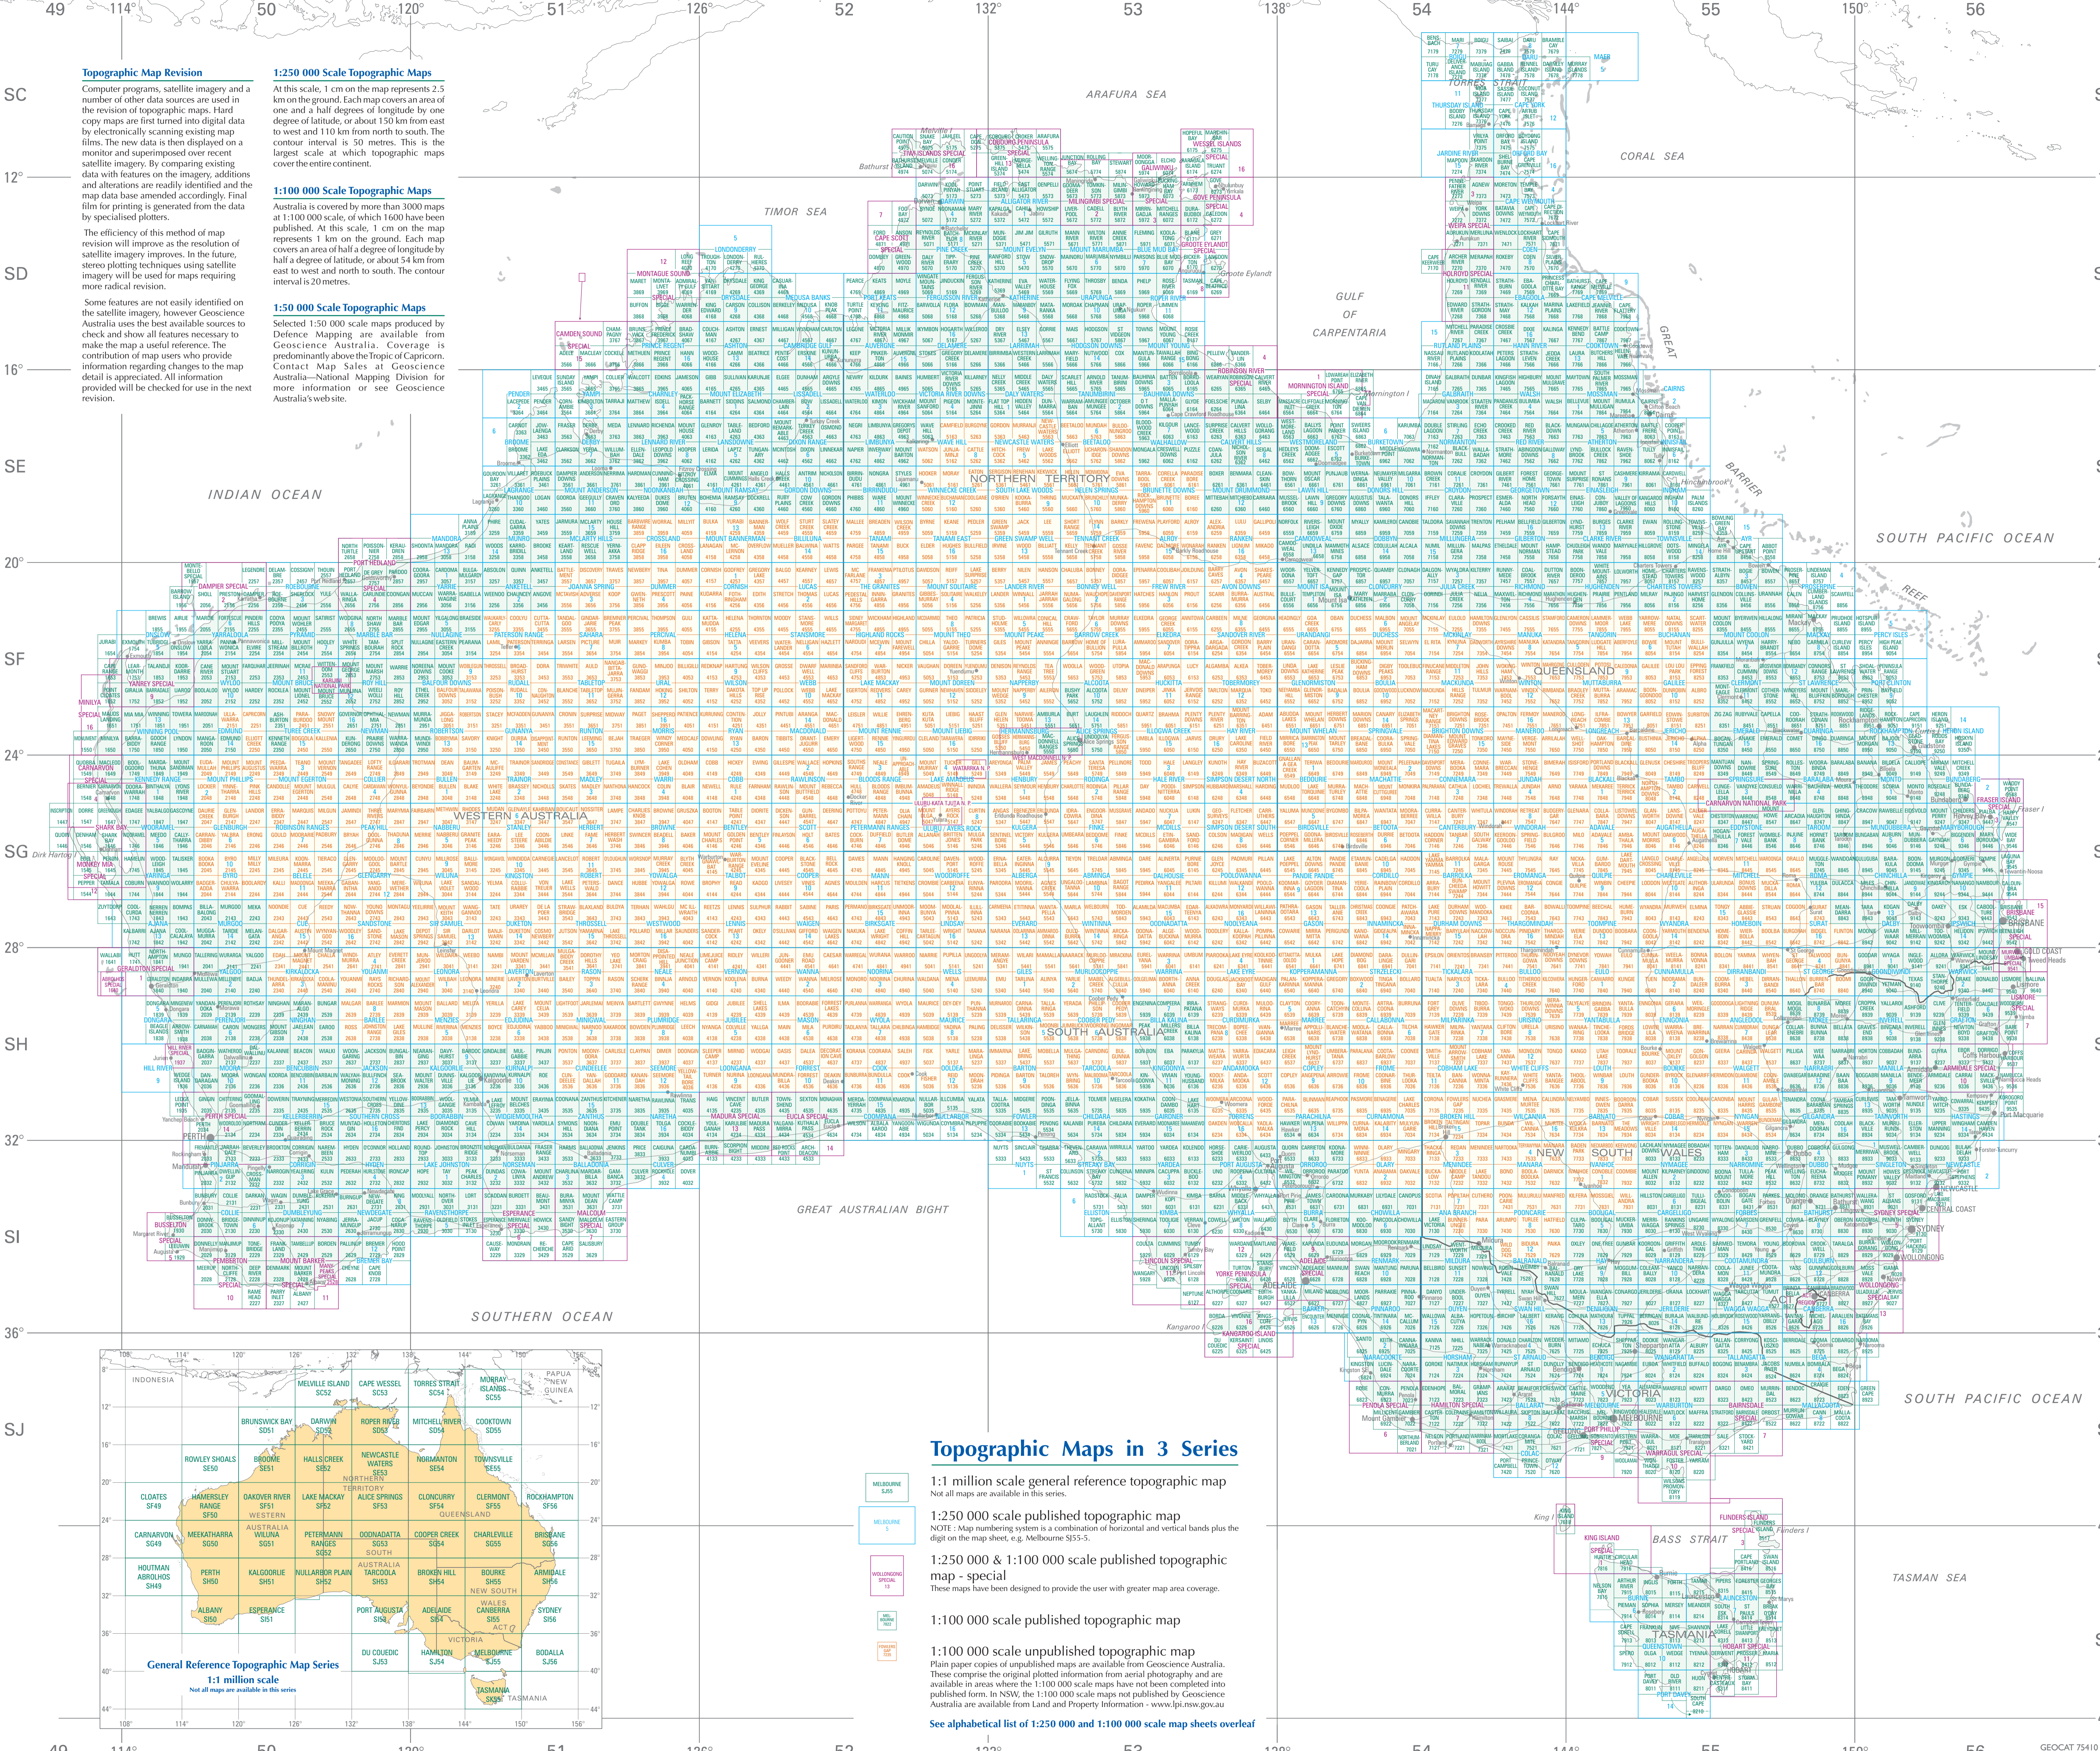

Map Information on the Web

This site contains:

Topographic Maps in Digital Form

We are Australia's national mapping agency. We play a pivotal role in Australia's land information industry as the primary source of advice to the Commonwealth Government, coordinator of national programs and Australian representative in international forums.

About the NATMAP series

Your Feedback is Welcome

Geoscience Australia Sales Centre

GPO Box 378, Canberra, ACT 2601, Australia
Tel: +61 2 6249 9966
Fax: +61 2 6249 9960
Free call within Australia: 1800 800 173
Sales Email: mapsales@ga.gov.au

Visit our Sales Centre

Locate your nearest NATMAP Retailer

Map Index

1:100 000 & 1:250 000 scale NATMAP Topographic Maps available from GEOSCIENCE AUSTRALIA

General Reference Topographic Map Series 1:1 million scale Not all maps available in this series

Topographic Maps in 3 Series

1:1 million scale general reference topographic map Not all maps are available in this series.

1:100 000 scale published topographic map

See alphabetical list of 1:250 000 and 1:100 000 scale map sheets overleaf