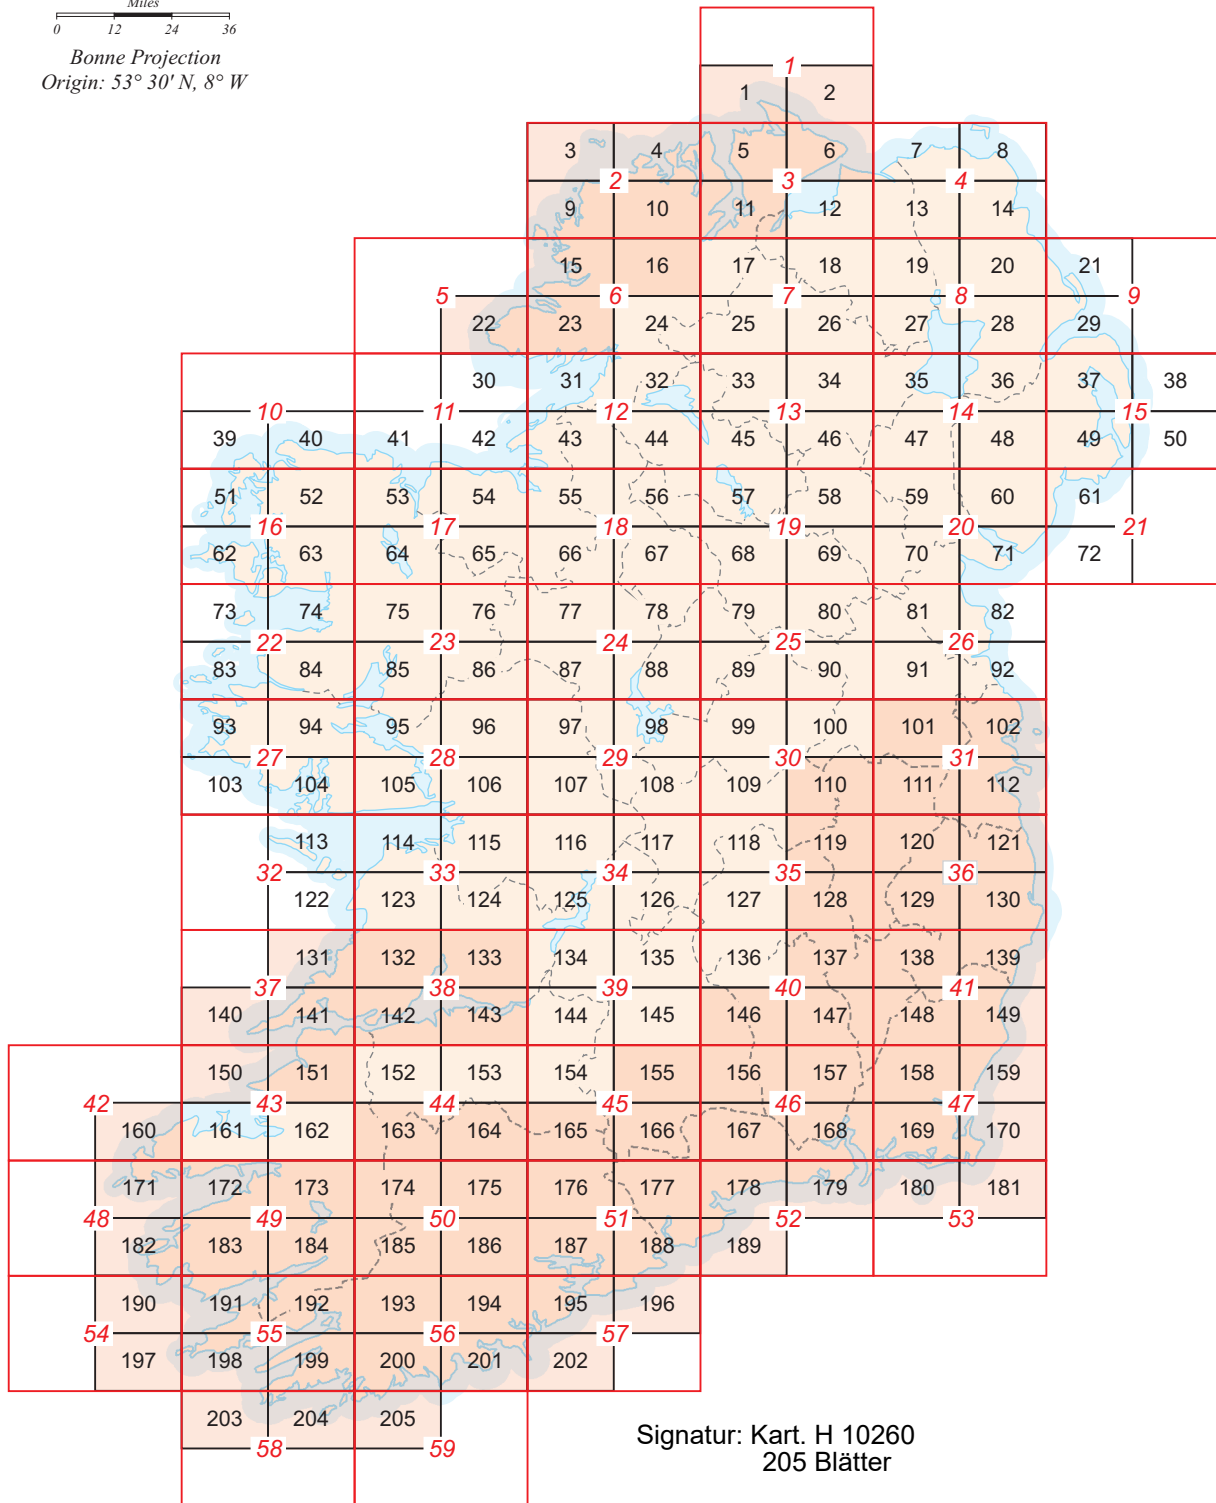

One-inch First Edition map of Ireland

 Miles
 0 12 24 36
Bonne Projection
Origin: 53° 30' N, 8° W

The red lines and figures show the original full sheet layout. The quarter sheets issued as such are shaded. In 1858, each quarter sheet was renumbered as an individual small sheet, all 205 of which were published.